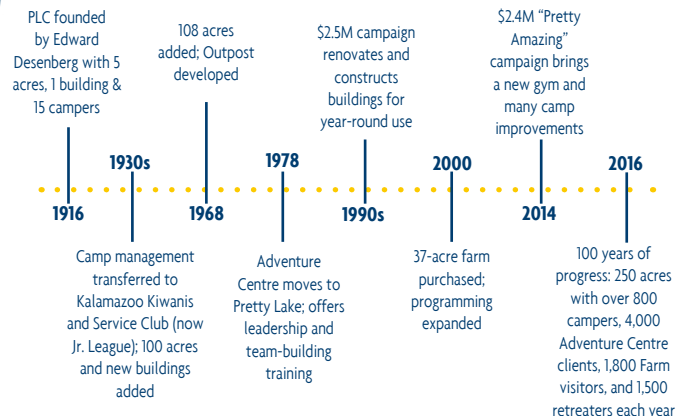

OUR HISTORY

OUR MISSION

Pretty Lake's mission is to provide adventure education and outdoor experiences that change lives and improve the community. We do this by:

- Providing a free summer camp for the youth most likely to benefit from the opportunity
- Offering a wide range of customized adventure experiences for youth & adults
- Promoting opportunities to experience, appreciate, and steward our environment
- Making our unique natural environment and facilities available for the community to experience and enjoy

prettylakecamp.org 269.375.1950
9123 Q Ave, Mattawan MI 49071